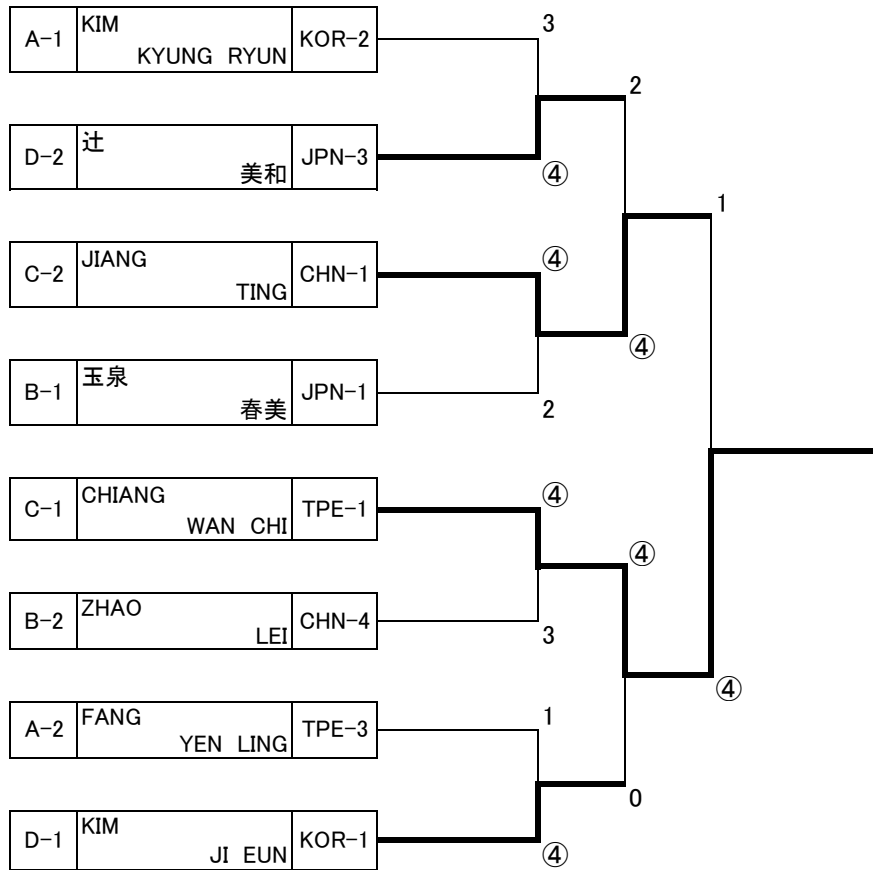

WOMEN'S SINGLES

【Group Stage】

A			1	2	3	NW	D	RANK
1	KIM KYUNG RYUN	KOR-2	/	④	④	2/2		1
2	DANTE BELEN	PHI-2	0	/	1	0/2		3
3	FANG YEN LING	TPE-3	1	④	/	1/2		2

D: Difference between Won games minus Lost games

D: Difference between Won points minus Lost points

B			1	2	3	NW	D	RANK
1	玉泉 春美	JPN-1	/	④	④	2/2		1
2	MUNGUNTSETSEG ANUDARI	MGL-4	0	/	0	0/2		3
3	ZHAO LEI	CHN-4	2	④	/	1/2		2

C			1	2	3	NW	D	RANK
1	JIANG TING	CHN-1	/	④	3	1/2		2
2	BANTAY PETRONA	PHI-1	0	/	0	0/2		3
3	CHIANG WAN CHI	TPE-1	④	④	/	2/2		1

D			1	2	3	4	NW	D	RANK
1	KIM JI EUN	KOR-1	/	④	④	④	3/3		1
2	OTUNCHIEVA ASEL	KGZ-1	0	/	1	0	0/3		4
3	GOMBO ALTANZUL	MGL-3	0	④	/	0	1/3		3
4	辻 美和	JPN-3	0	④	④	/	2/3		2

【Knock Down Tournament】

【Classification Matches】