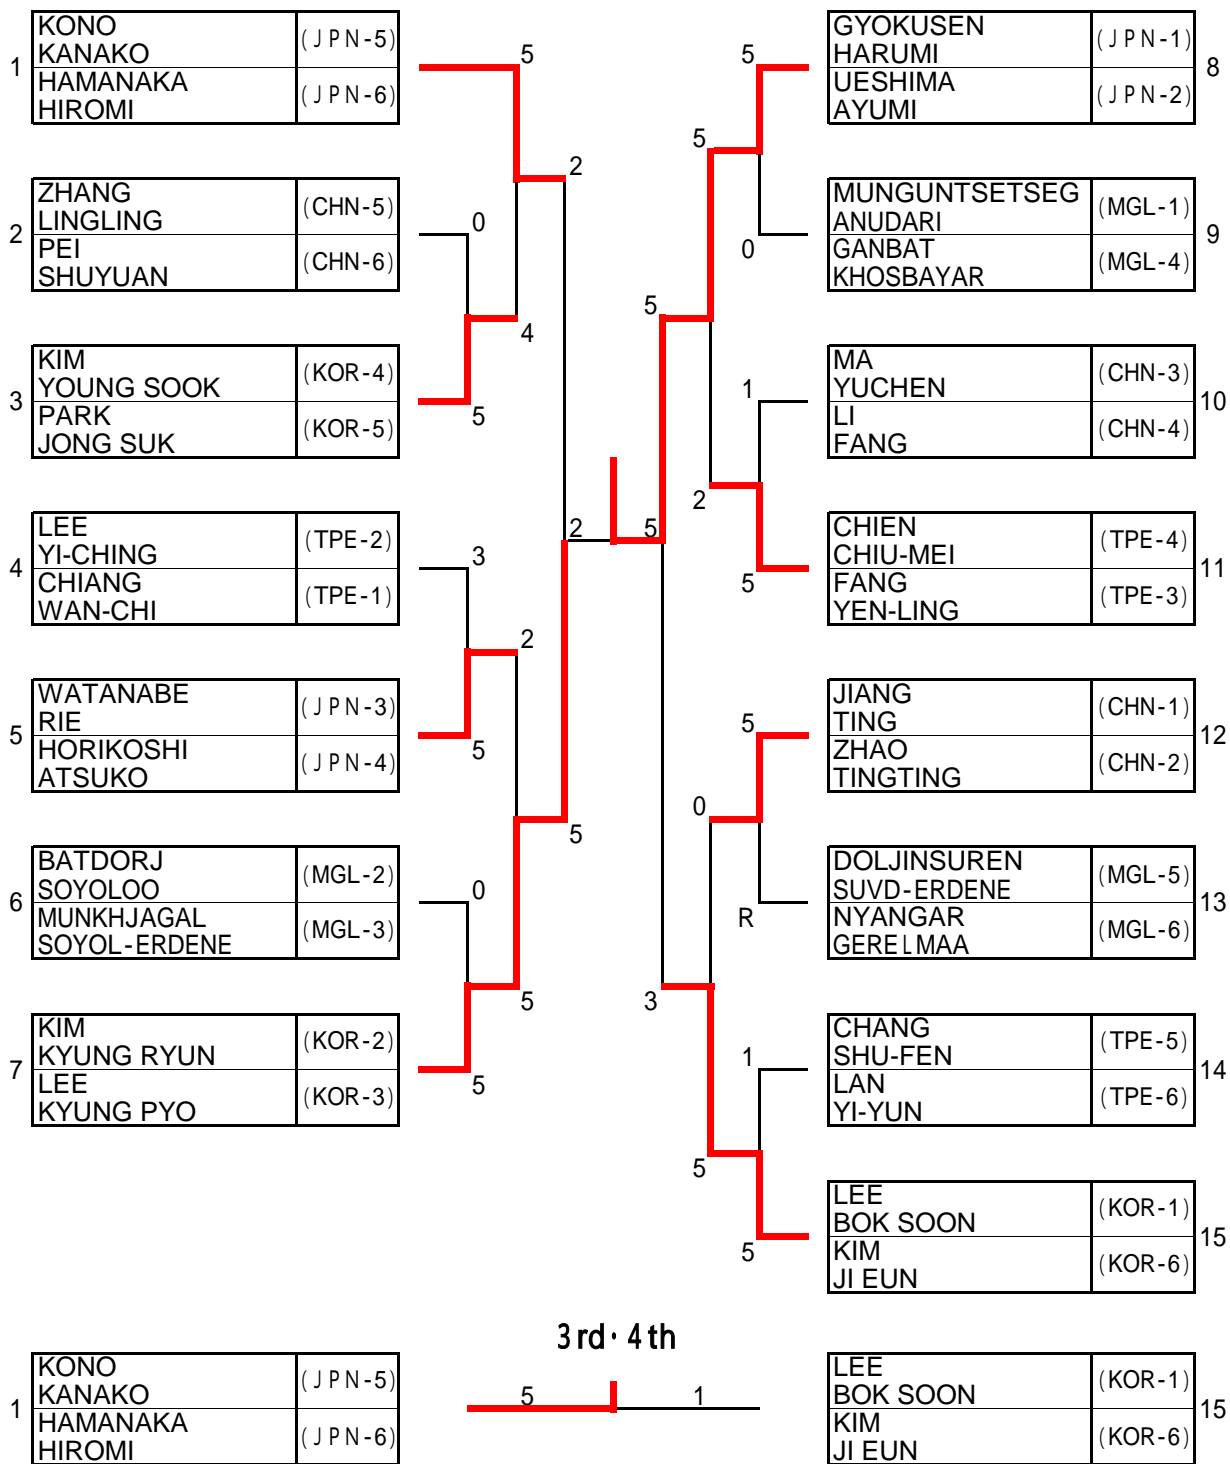

# WOMEN'S DOUBLES

1st	GYOKUSEN HARUMI (JPN-1)	UESHIMA AYUMI (JPN-2)	
2nd	KIM KYUNG RYUN (KOR-2)	LEE KYUNG PYO (KOR-3)	
3rd	KONO KANAKO (JPN-5)	HAMANAKA HIROMI (JPN-6)	