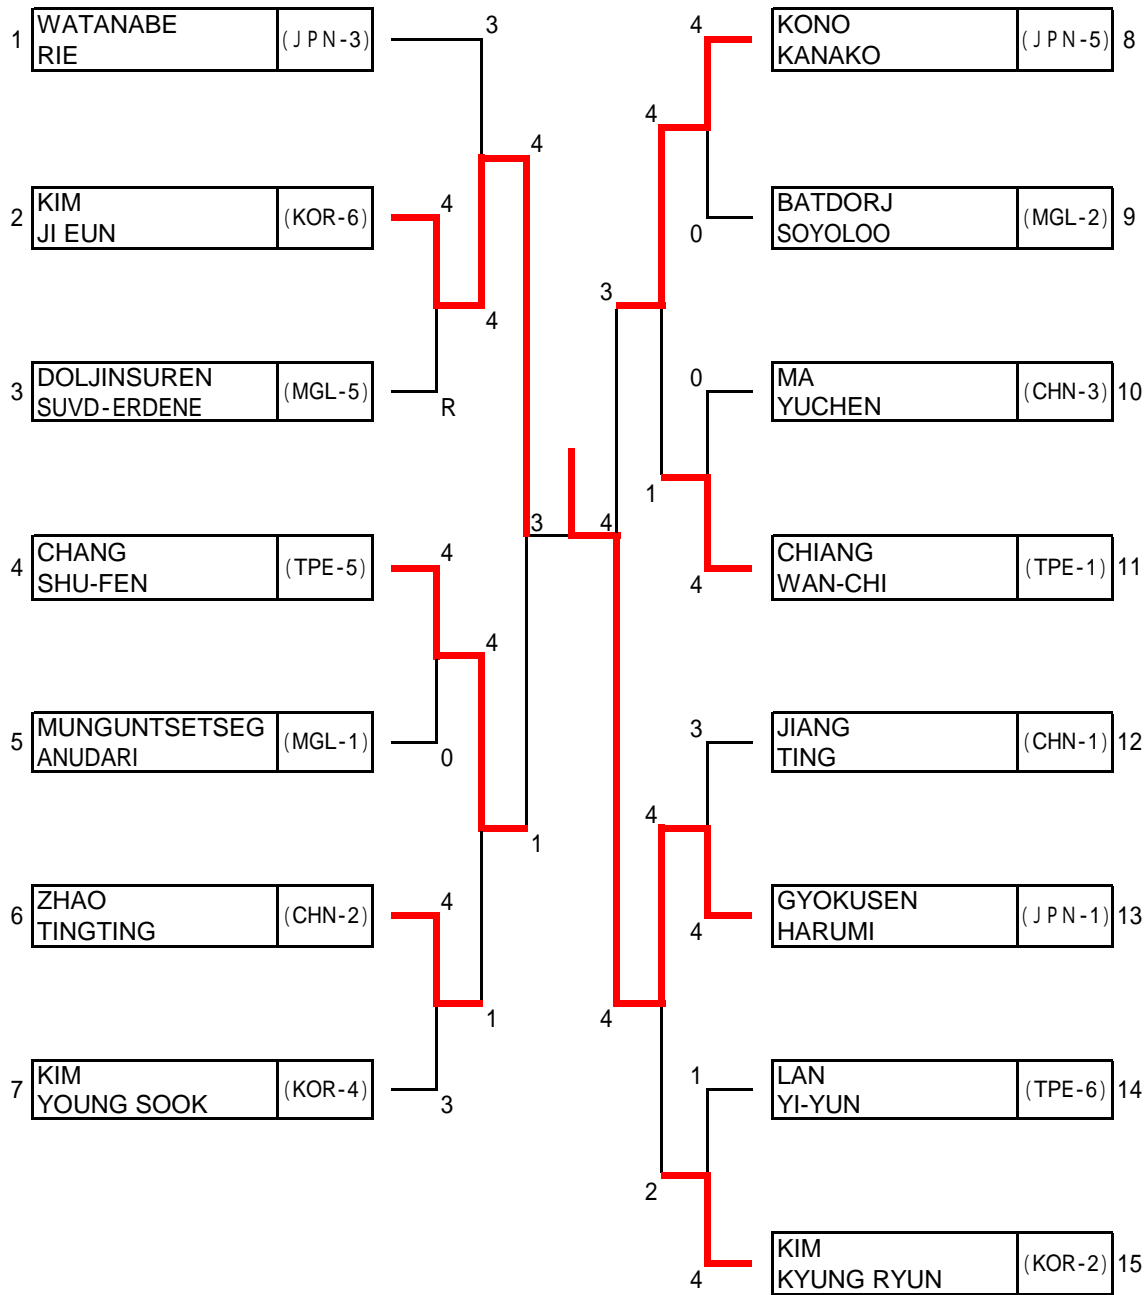

WOMEN'S SINGLES

3rd · 4th

- | | |
|-----|-------------------------|
| 1st | GYOKUSEN HARUMI (JPN-1) |
| 2nd | KIM JI EUN (KOR-6) |
| 3rd | KONO KANAKO (JPN-5) |